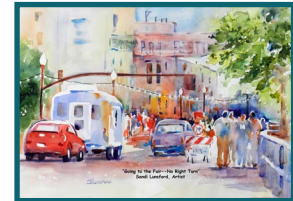

# Tempe Artists Guild 2012 Fine Art Calendar

This Calendar showcases the winners of the TAG "Images of Tempe"  
2012 Calendar Art Competition

All profits from sales go to TAG's Community Outreach Program!!

Tempe Artists Guild is a 501(c)3 non-profit organization

JANUARY  
"Gammage Angles"  
Janet Fagan, Artist

FEBRUARY  
"Mill Avenue Street Scene"  
Donna Davis, Artist

MARCH  
"Going to the Fair--No Right Turn"  
Sandi Lunsford, Artist